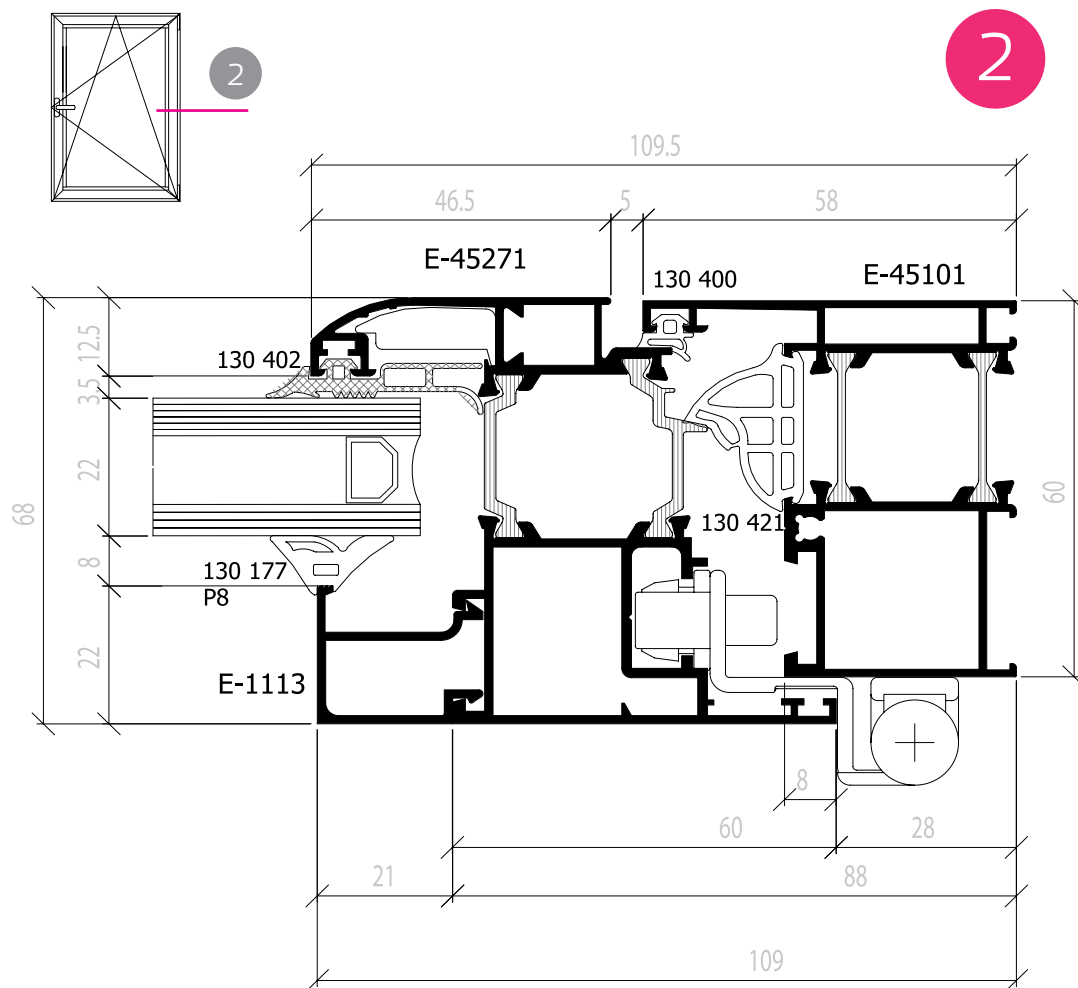

E45

**THERMO-BREAK
WINDOW SYSTEM
WITH IMPROVED
PERFORMANCE**

DEC/2010

ELEGANT STRAIGHT OR CURVED LINE 60 MM SYSTEM WIDTH IN CASE OF STRAIGHT LINE TYPE AND 67.5 MM WIDTH IN CURVED TYPE

- Optimized for the highest structural stability whilst using a lower amount of aluminium content
- Profile reinforcement at load bearing points
- Opening elements - opening at vertical axis, tilt and turn, opening at top or bottom horizontal axes, folding doors, parallel sliding
- Reliable pivot mechanism

- Window sashes for PVC hardware which enable: multiple locks, hinges adjustment and fast installation
- Carefully designed system components and EPDM gaskets for superior thermal insulation, drainage and air impermeability
- Complementary profiles enabling a wide range of configurations
- Multiple variations of door finishing at floor level
- Double glazing from 18 mm up to 49 mm.