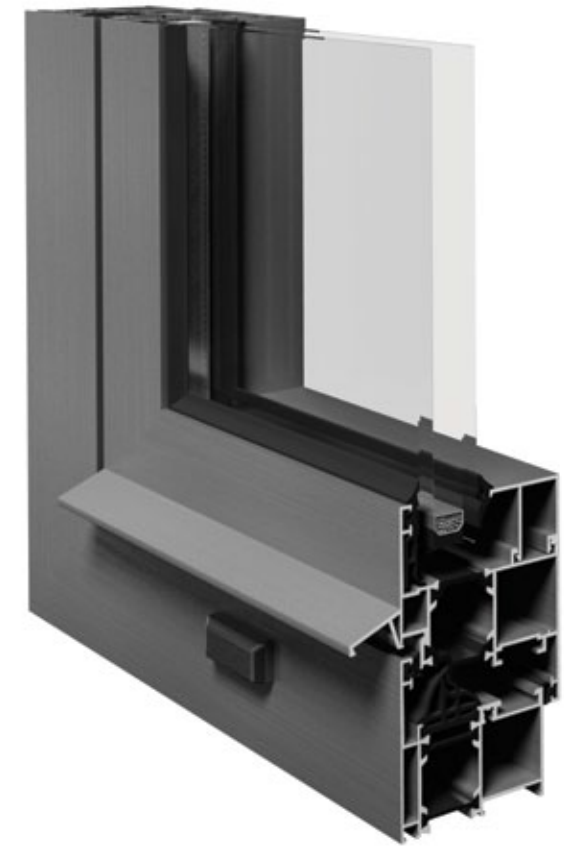

E45

**THERMO-BREAK
WINDOW SYSTEM
WITH IMPROVED
PERFORMANCE**

DEC/2010

ELEGANT STRAIGHT OR CURVED LINE 60 MM SYSTEM WIDTH IN CASE OF STRAIGHT LINE TYPE AND 67.5 MM WIDTH IN CURVED TYPE

- Optimized for the highest structural stability whilst using a lower amount of aluminium content
- Profile reinforcement at load bearing points
- Opening elements - opening at vertical axis, tilt and turn, opening at top or bottom horizontal axes, folding doors, parallel sliding
- Reliable pivot mechanism

- Window sashes for PVC hardware which enable: multiple locks, hinges adjustment and fast installation
- Carefully designed system components and EPDM gaskets for superior thermal insulation, drainage and air impermeability
- Complementary profiles enabling a wide range of configurations
- Multiple variations of door finishing at floor level
- Double glazing from 18 mm up to 49 mm.

**NEW ELEGANT SERIES
WITH CONCEALED SASH**

Mechanism for smoke proof doors compliant with safety regulations

CERTIFICATES

- Certificate of thermal transmittance by ift Rosenheim institute, $U_f=2,1 \text{ W/m}^2\cdot\text{K}$
- Certificate of thermal transmittance by ift Rosenheim institute, $U_f=1,9 \text{ W/m}^2\cdot\text{K}$ for chambers between polyamide bands filled with thermal insulation
- Option to order profiles with additional thermal insulation for a particular project
- Certificate for air permeability - class 4
- for water tightness - class _ 1950
- resistance to wind load
- class C 5, by EKANAL
- Test for sound insulation - 25 mm glazing /4+17+4 mm/, $R_w = 36 \text{ dB}$
- Test for sound insulation - 28 mm glazing /6+18+4 mm/, $R_w = 38 \text{ dB}$
- Test for sound insulation - 49 mm glazing /8+4/+27+/4+4/, $R_w = 42 \text{ dB}$