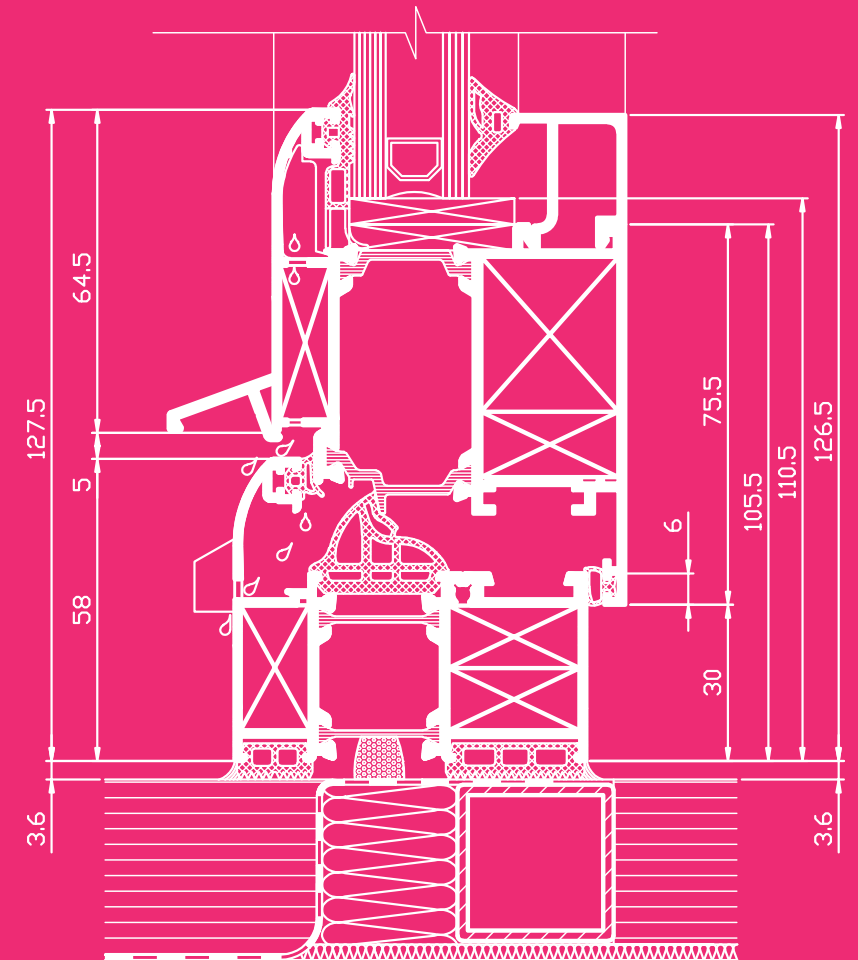

E45

**THERMO-BREAK
WINDOW SYSTEM
WITH IMPROVED
PERFORMANCE**

DEC/2010

ELEGANT STRAIGHT OR CURVED LINE 60 MM SYSTEM WIDTH IN CASE OF STRAIGHT LINE TYPE AND 67.5 MM WIDTH IN CURVED TYPE

- Optimized for the highest structural stability whilst using a lower amount of aluminium content
- Profile reinforcement at load bearing points
- Opening elements - opening at vertical axis, tilt and turn, opening at top or bottom horizontal axes, folding doors, parallel sliding
- Reliable pivot mechanism

- Window sashes for PVC hardware which enable: multiple locks, hinges adjustment and fast installation
- Carefully designed system components and EPDM gaskets for superior thermal insulation, drainage and air impermeability
- Complementary profiles enabling a wide range of configurations
- Multiple variations of door finishing at floor level
- Double glazing from 18 mm up to 49 mm.