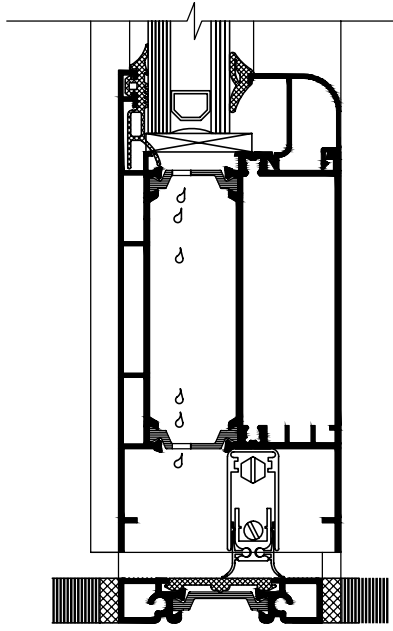

Mechanism for smoke proof doors compliant with safety regulations

CERTIFICATES

- Certificate of thermal transmittance by ift Rosenheim institute, $U_f=2,1 \text{ W/m}^2\cdot\text{K}$
- Certificate of thermal transmittance by ift Rosenheim institute, $U_f=1,9 \text{ W/m}^2\cdot\text{K}$ for chambers between polyamide bands filled with thermal insulation
- Option to order profiles with additional thermal insulation for a particular project
- Certificate for air permeability - class 4
  - for water tightness - class _ 1950
  - resistance to wind load
  - class C 5, by EKANAL
- Test for sound insulation - 25 mm glazing /4+17+4 mm/, $R_w = 36 \text{ dB}$
- Test for sound insulation - 28 mm glazing /6+18+4 mm/, $R_w = 38 \text{ dB}$
- Test for sound insulation - 49 mm glazing /8+4/+27+/4+4/, $R_w = 42 \text{ dB}$